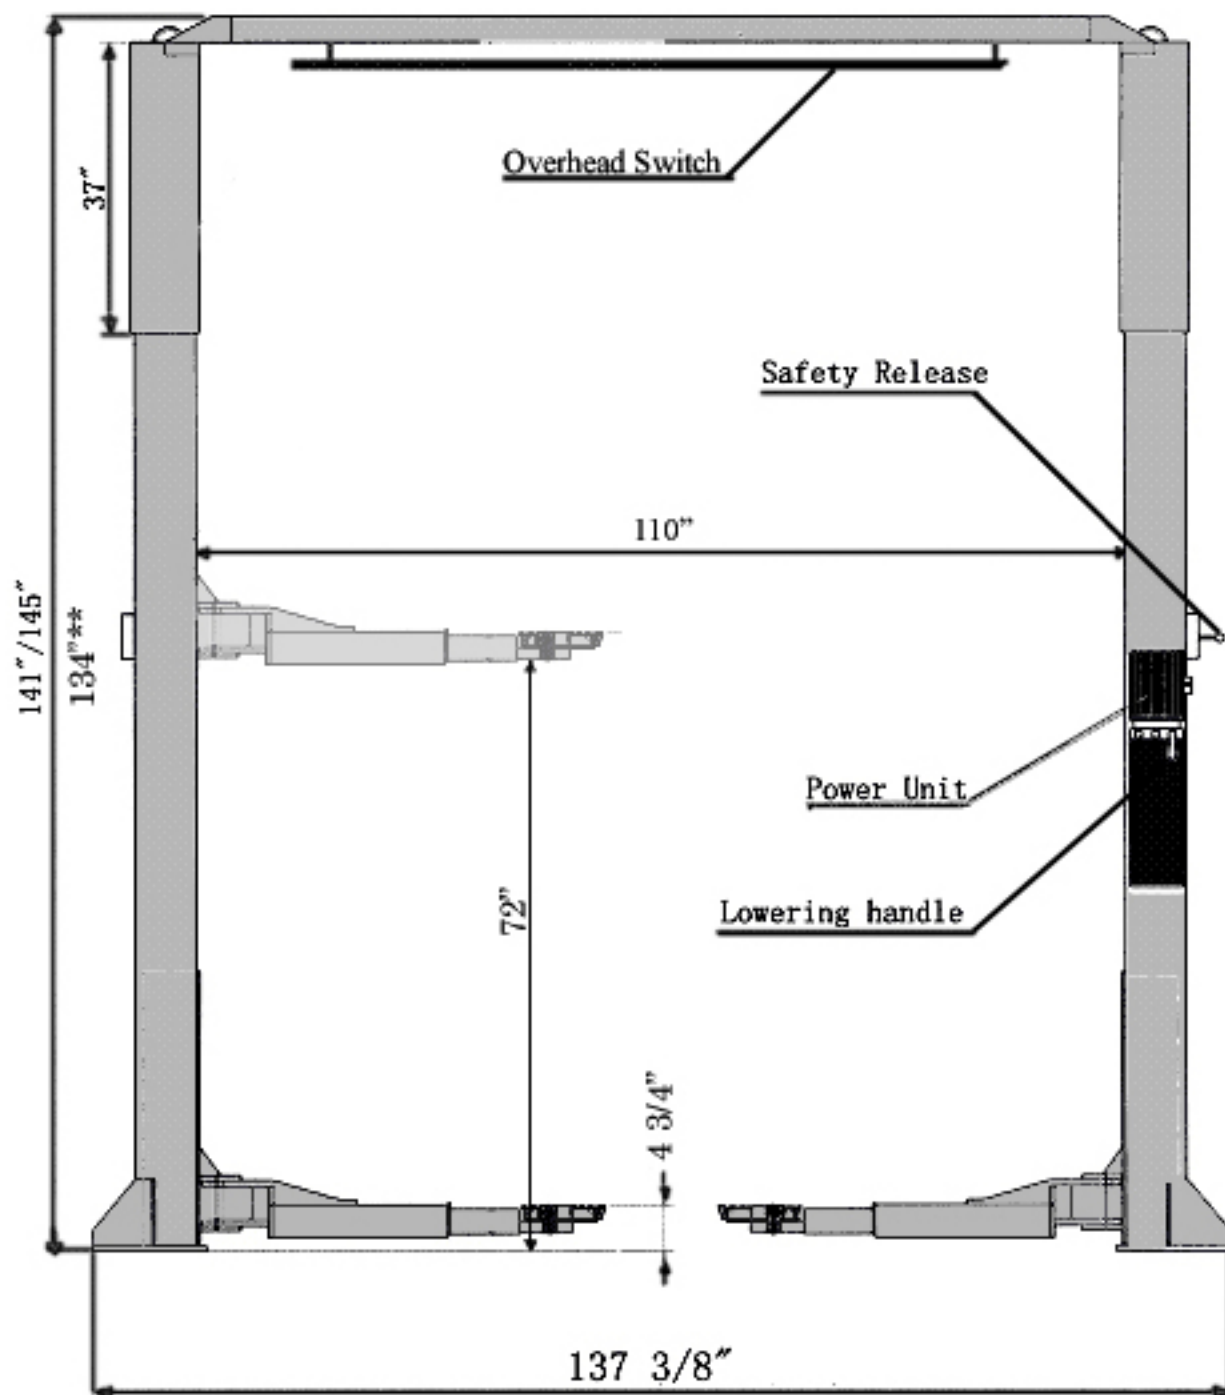

TEC-10K

**Lift height can be modified to as low as 134" for additional cost

SPECIFICATION SUBJECT TO CHANGE WITHOUT NOTICE OR LIABILITY