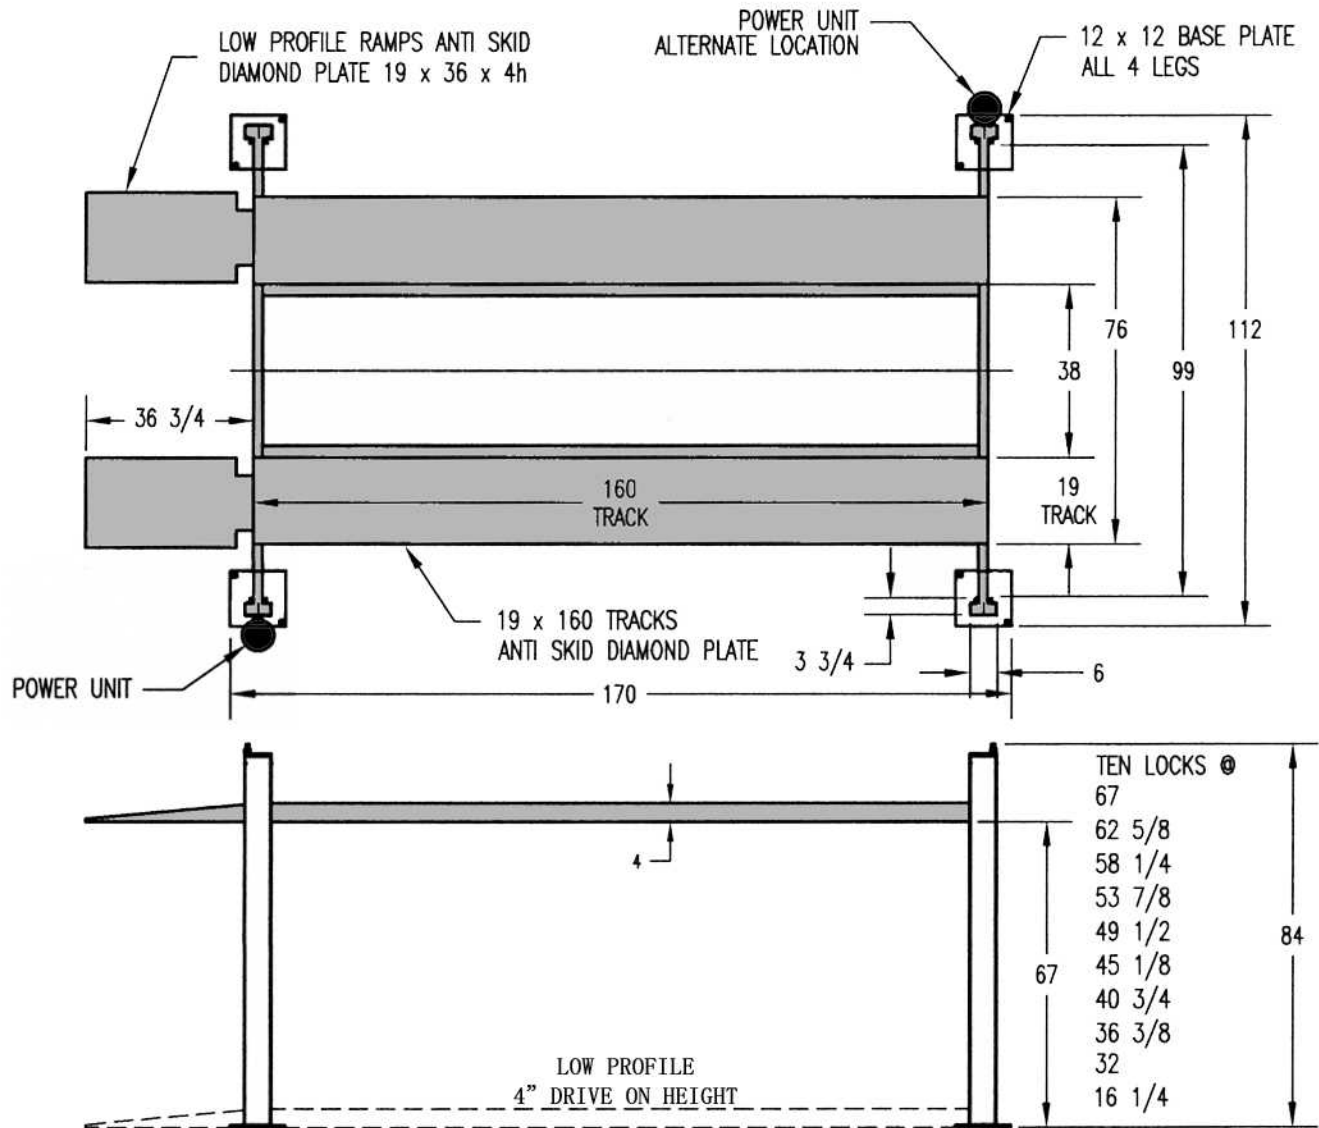

# TEC-7000

**7000lb CAPACITY**  
 110v / 1 hp / 30 amp single phase  
 220v / 2 hp / 30 amp single phase (optional)  
 Powder Coat Finish, Wheel Stops  
 10 Locking Positions for Versatility and Safety