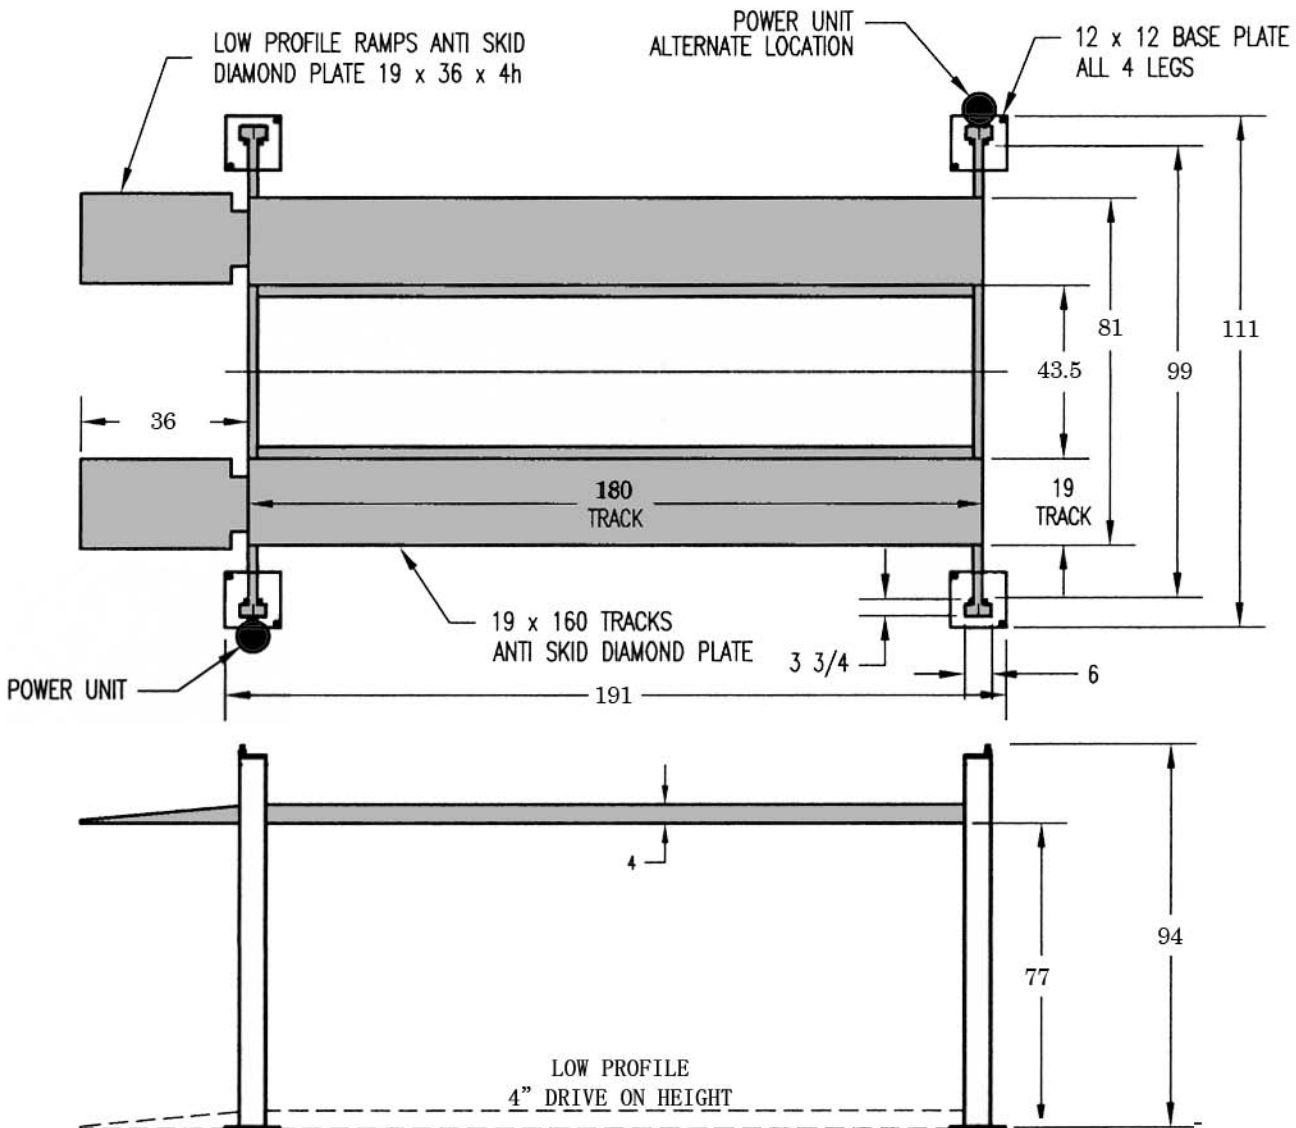

TEC-7000IXLT

7000lb CAPACITY

110v / 1 hp / 20 amp single phase

220v / 2 hp / 20 amp single phase (optional)

Powder Coat Finish, Wheel Stops

9 Locking Positions for Versatility and Safety