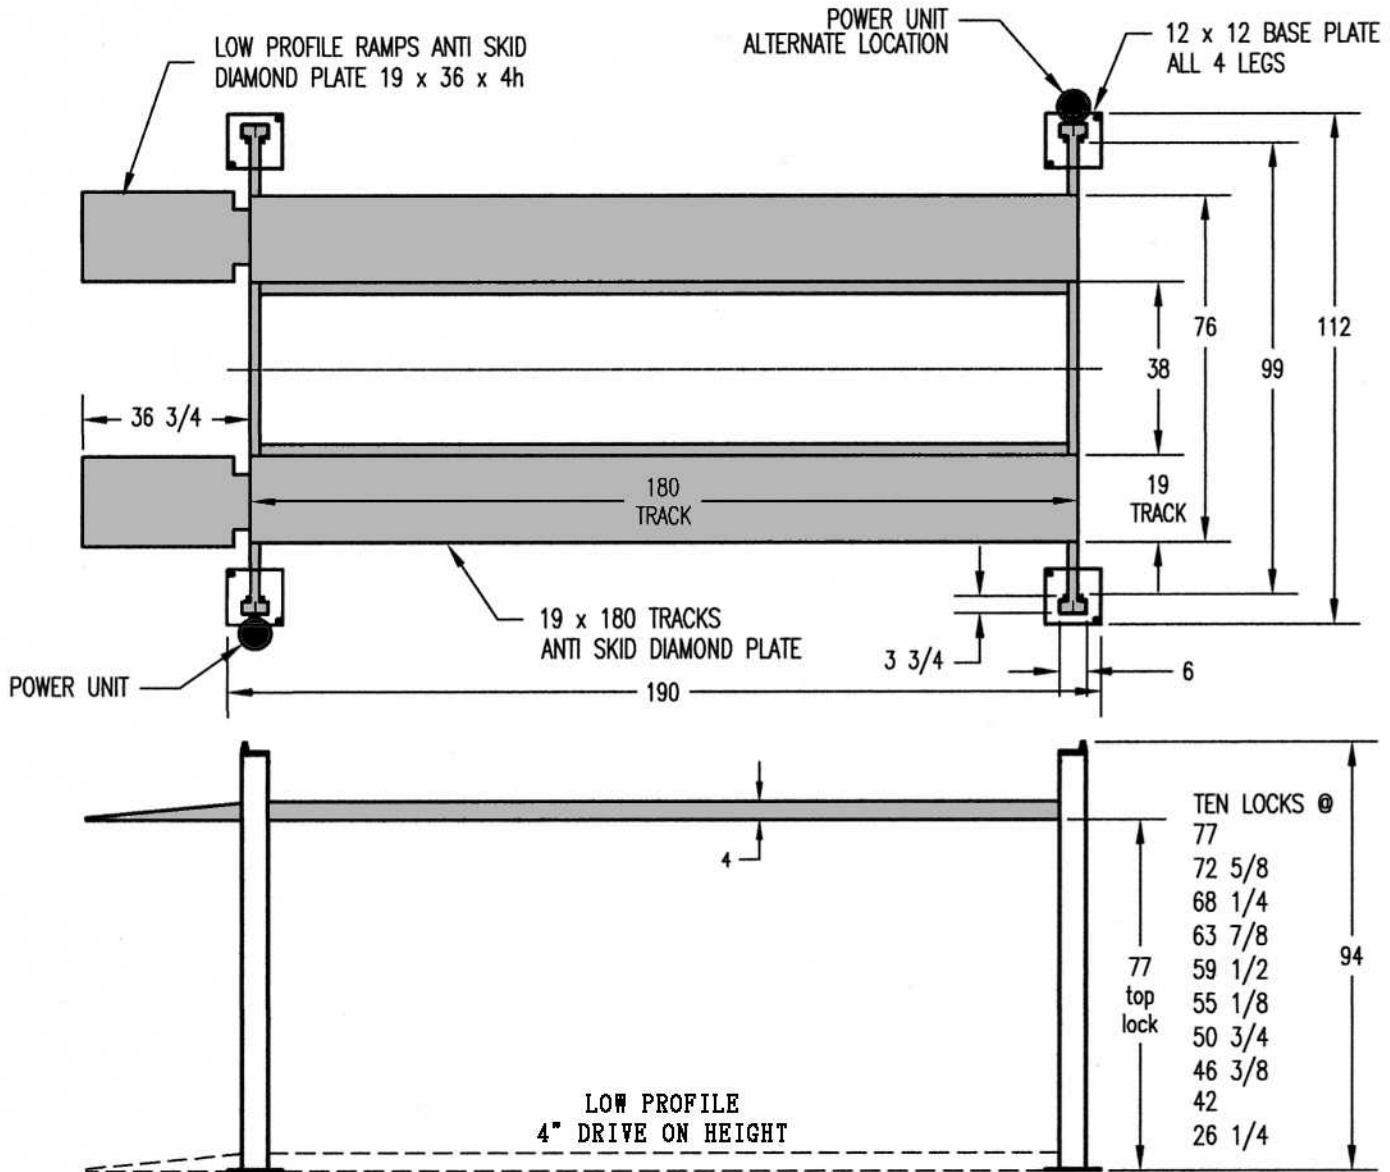

# TEC-7000XLT

7000lb CAPACITY  
 110v / 1 hp / 30 amp single phase  
 220v / 2 hp / 30 amp single phase (optional)  
 Powder Coat Finish, Wheel Stops  
 10 Locking Positions for Versatility and Safety